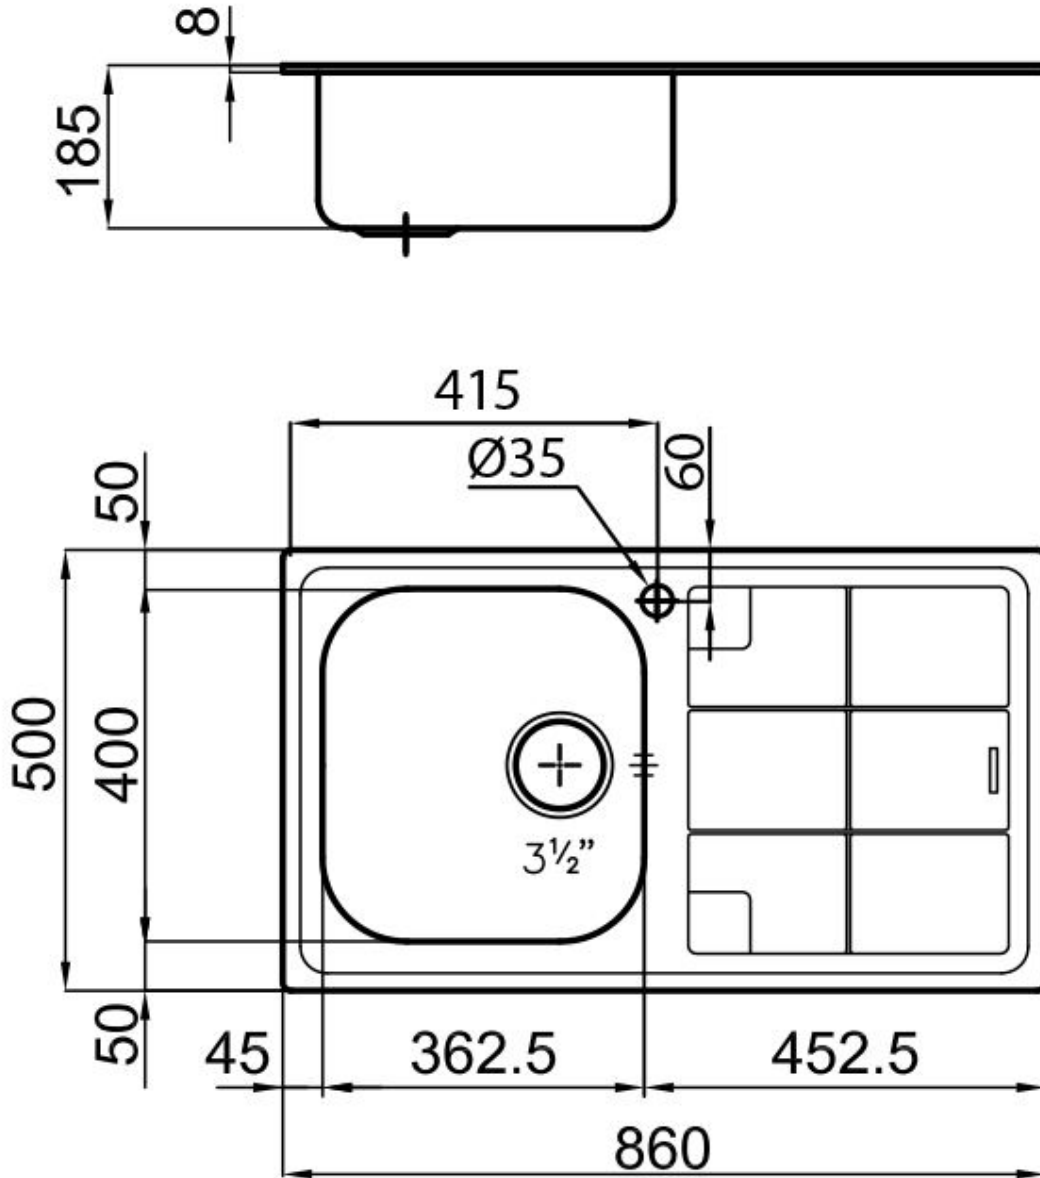

Sink F300

Bowl on the right

Kitchen Sinks

Code: 1351 061

DETAILS

Edge/Installation Type Standard (8 mm Edge)

Material AISI 304 stainless steel

Texture Foster brushed

Base 45 cm

Dimensions 860x500 mm

Standard fittings Fixing hooks, gasket, drain, overflow and siphon, boxed packing

Mixer holes 1 standard hole

Built-in hole 840 x 480 mm

Drainer Yes

Width 86 cm

Bowl dimension 362,5x400mm

Number of bowls 1 bowl

Waste fitting 3,5" drain

FEATURES

Added value Foster uses steel thicknesses higher than those used on average by other manufacturers. This is how, thanks to our long experience, we know how to make sinks of superior quality and with a better resistance to aging.

Basket 3,5" waste fitting The drain is equipped with a large 3.5" drain, with the practical basket cap that prevents the discharge of solid parts.

Sliding brackets

TECHNICAL DATA

OPTIONAL ACCESSORIES

Glass chopping board
8631 300